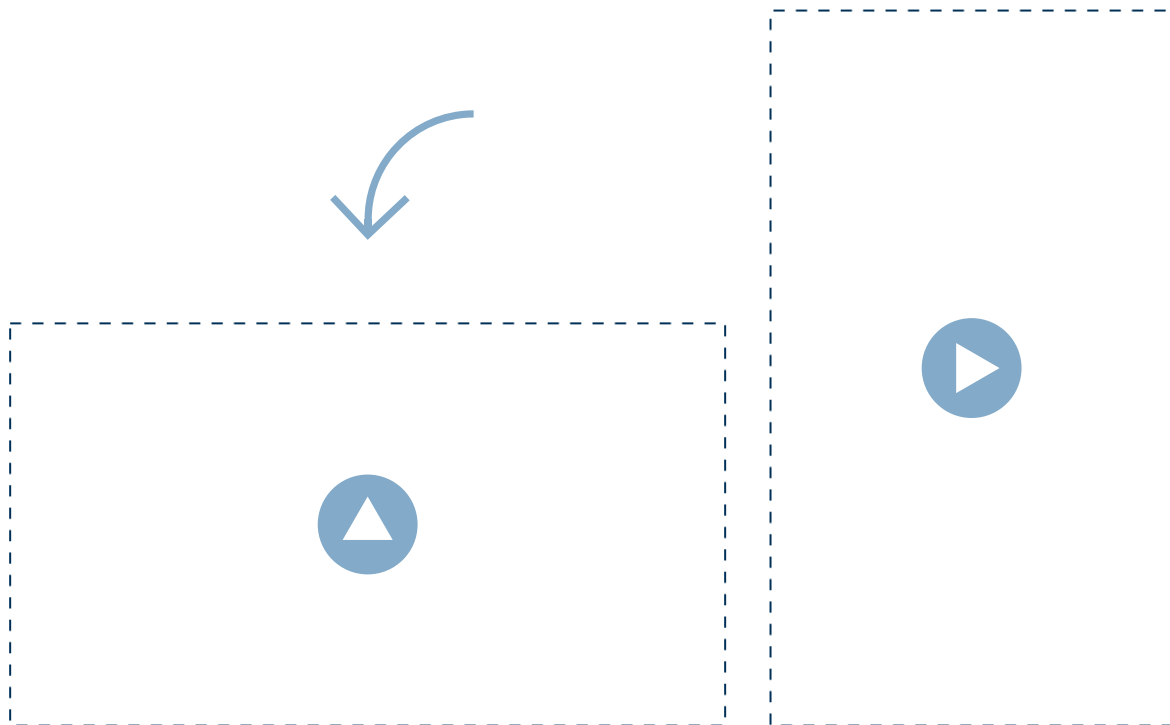

DIGI PANEL STATIC

Content must be created in portrait format and rotated -90° before submission.

SPECIFICATIONS

Full Size: 1920 x 1080 pixels
Visible Surface: 1065mm x 1895mm

ARTWORK REQUIREMENTS

All artwork must be 150dpi.
Format: RGB - JPEG, PNG, GIF.
Orientation: Portrait.
Slot length: 10 seconds every 60 seconds.
File Size: Max 10MB.
Aspect Ratio: 16:9.